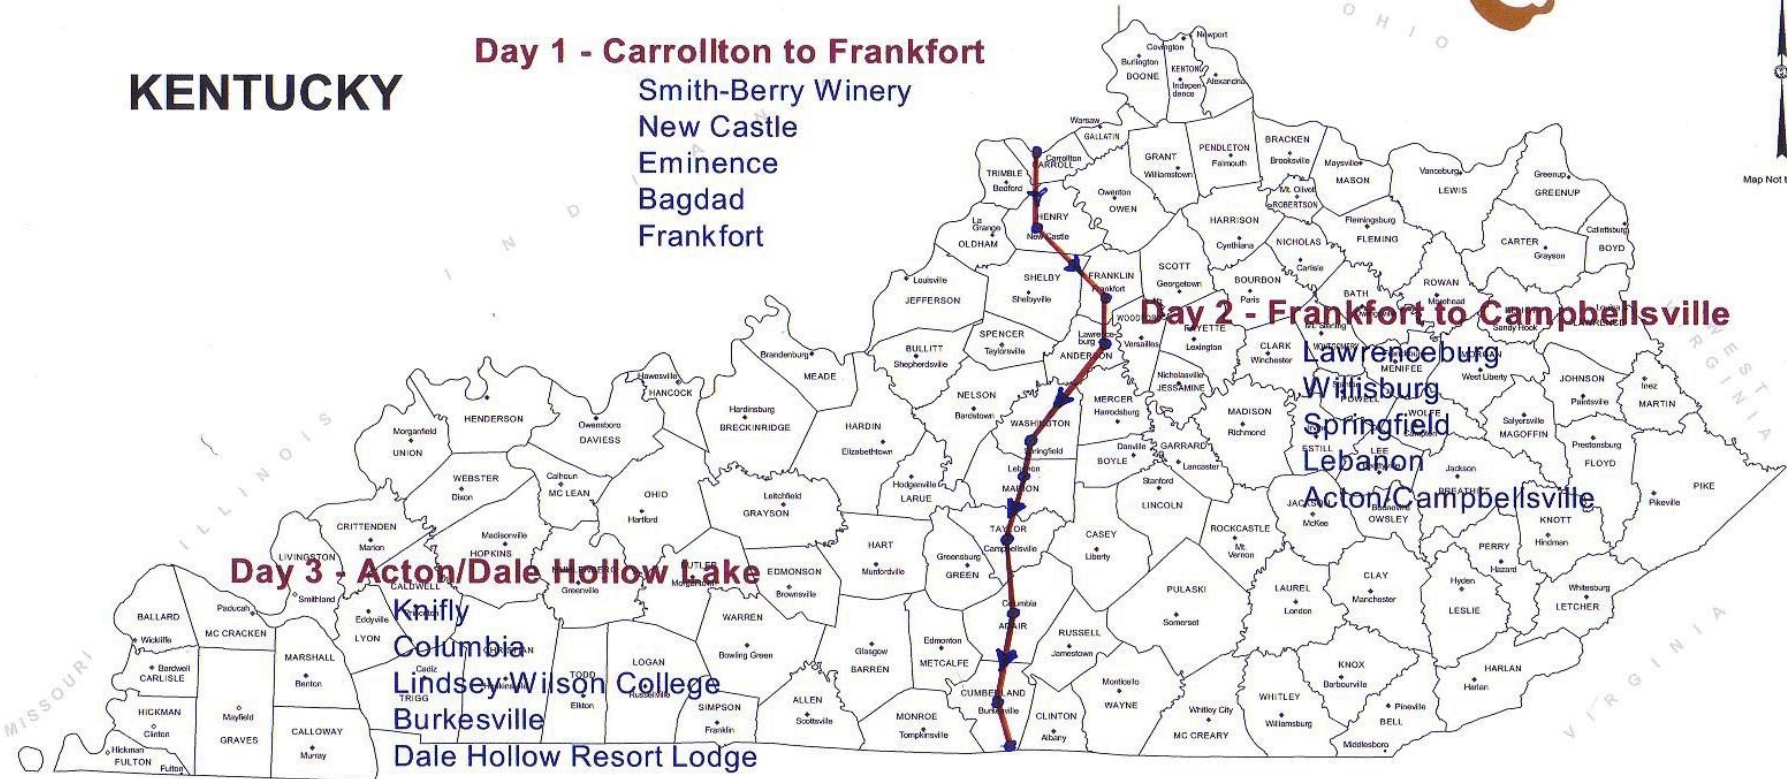

GABRAKY 2006 ROUTE

KENTUCKY

Day 1 - Carrollton to Frankfort

Smith-Berry Winery
New Castle
Eminence
Bagdad
Frankfort

Day 2 - Frankfort to Campbellsville

Lawrenceburg
Wilkesburg
Springfield
Lebanon
Acton/Campbellsville

Day 3 - Acton/Dale Hollow Lake

Knifly
Columbia
Lindsey Wilson College
Burkesville
Dale Hollow Resort Lodge

OHIO RIVER TO DALE HOLLOW LAKE